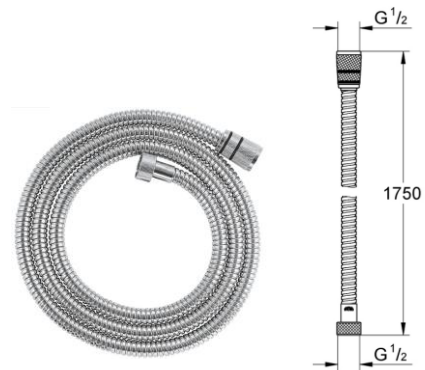

PROJECT		REF		REV	ITEM CODE	
LOCATION		DATE			PAGE	

SANITARY WARE SPECIFICATION SHEET

27785000 "Power&Soul" Shower rail, 900 mm

- with wall holders made of metal
- glide element and swivel holder
- **GROHE QuickFix** (variable distance between wall shower holders to adapt to existing holes)
- **GROHE StarLight** chrome finish

28025000 "Rotaflex Metal Longlife" Metal shower hose Twistfree 1750

TwistFree – prevents your shower hose from twisting

TwistFree shower hoses are inspired by everyday experience: ever had to struggle with a twisted shower hose? TwistFree keeps your shower hose flexible and in shape, saving you that trouble.

- 1750 mm
- material: metal
- **Longlife**
- strengthened model
- tensile strength 500 N
- pressure resistance up to 16 bar
- heat resistance 75°C
- AntiFold bendproof
- universal connection G 1/2" x 1/2"
- Rotation cone for **Twistfree** function
- Cone with silicone tape to prevent turning of hand shower during usage
- **GROHE StarLight** chrome finish
- **blister packaging**

GROHE GRANDERA

TOMORROW'S GRAND STYLE

The GROHE Grandera collection is both a homage to an age of grandeur long past and an affirmation of modern sensibility, combining the highest standards of quality and craftsmanship with a love of detail and comfort.

Stylistically, the Grandera collection can be combined with a wide range of bathroom furnishings, with the added flexibility of two colors – chrome and chrome / gold.

GROHE surface hardness

GROHE scratch resistance

* All information of the above is for the reference only. No prior notice is made if any changes.