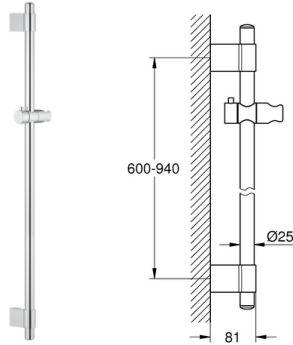

PROJECT		REF		REV	ITEM CODE	
LOCATION		DATE			PAGE	

SANITARY WARE SPECIFICATION SHEET

Item Descriptions	GROHE (Germany) "Grandera" Shower rail set 1 spray	Illustration/ Drawing
Dimensions	Refer to drawing	 
Model	26038IG0	
Finish / Material	Chrome Plated & Gold / Metal	
Country of origin	Germany	
Manufacturer	GROHE Limited	
Supplier	Acme Sanitary Ware Co. Ltd Mr. Eric Wong/ Mr. Don Yuen	
Contact Tel/Fax	(852) 2388-7171 / (852) 2710-8012	
E-mail	acme@acmesanitary.com.hk	
Website	www.acmesanitary.com.hk	
<p>"Grandera" Shower rail set 1 spray</p>  <ul style="list-style-type: none"> · Consisting of: Stick hand shower (26 037) shower rail 900 mm (27 785) Rotaflex Longlife metal shower hose 1750 mm (28 025) · GROHE EcoJoy 7.6 l/min flow limiter · GROHE DreamSpray perfect spray pattern · Inner WaterGuide for a longer life · GROHE CoolTouch prevents scalding on hot surfaces · GROHE QuickFix Plus adjustable distance between brackets, to adapt to existing holes · GROHE StarLight chrome finish · SpeedClean anti-limescale system · suitable for instantaneous heater 		
<p>Colour options: ● 000 StarLight Chrome ● IG0 Chrome/Gold</p>		

Note:

* All information of the above is for the reference only. No prior notice is made if any changes.

PROJECT		REF		REV	ITEM CODE	
LOCATION		DATE			PAGE	

SANITARY WARE SPECIFICATION SHEET

27785000 "Power&Soul" Shower rail, 900 mm