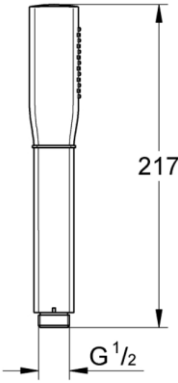

PROJECT		REF		REV	ITEM CODE	
LOCATION		DATE			PAGE	

SANITARY WARE SPECIFICATION SHEET

Item Descriptions	GROHE (Germany) "Grandera" Shower rail set 1 spray	Illustration/ Drawing
Dimensions	Refer to drawing	 
Model	26038IG0	
Finish / Material	Chrome Plated & Gold / Metal	
Country of origin	Germany	
Manufacturer	GROHE Limited	
Supplier	Acme Sanitary Ware Co. Ltd Mr. Eric Wong/ Mr. Don Yuen	
Contact Tel/Fax	(852) 2388-7171 / (852) 2710-8012	
E-mail	acme@acmesanitary.com.hk	
Website	www.acmesanitary.com.hk	
<p>"Grandera" Shower rail set 1 spray</p>  <ul style="list-style-type: none"> · Consisting of: Stick hand shower (26 037) shower rail 900 mm (27 785) Rotaflex Longlife metal shower hose 1750 mm (28 025) · GROHE EcoJoy 7.6 l/min flow limiter · GROHE DreamSpray perfect spray pattern · Inner WaterGuide for a longer life · GROHE CoolTouch prevents scalding on hot surfaces · GROHE QuickFix Plus adjustable distance between brackets, to adapt to existing holes · GROHE StarLight chrome finish · SpeedClean anti-limescale system · suitable for instantaneous heater 		
<p>Colour options: ● 000 StarLight Chrome ● IG0 Chrome/Gold</p>		

Note:

* All information of the above is for the reference only. No prior notice is made if any changes.

PROJECT		REF		REV	ITEM CODE	
LOCATION		DATE			PAGE	

SANITARY WARE SPECIFICATION SHEET

Hand Shower 26037IG0

Note:

* All information of the above is for the reference only. No prior notice is made if any changes.

PROJECT		REF		REV	ITEM CODE	
LOCATION		DATE			PAGE	

SANITARY WARE SPECIFICATION SHEET

27785000 "Power&Soul" Shower rail, 900 mm