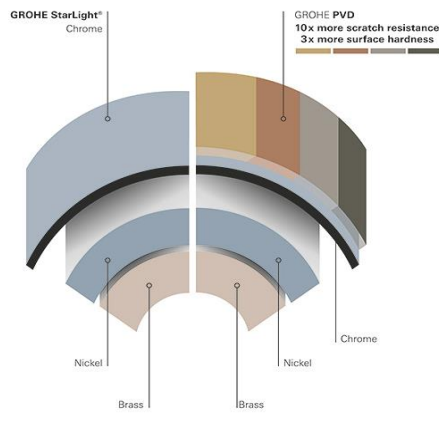

GROHE GRANDERA

TOMORROW'S GRAND STYLE

The GROHE Grandera collection is both a homage to an age of grandeur long past and an affirmation of modern sensibility, combining the highest standards of quality and craftsmanship with a love of detail and comfort.

Stylistically, the Grandera collection can be combined with a wide range of bathroom furnishings, with the added flexibility of two colors – chrome and chrome / gold.